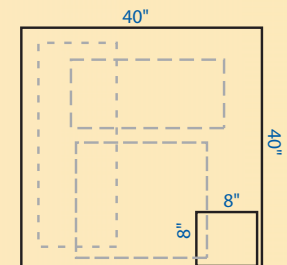

HOME

Prints
Crafts
Puzzles
Needlework
Children's Art
Scrapbook Pages
Coin Collections

OFFICE

Charts
Instructions
Presentations
Signs
Maps

STUDIO

Photos
Blueprints
Collages
Graphics
Exhibitions

Adjustable

From 8" x 8" to 40" x 40"

Displays your artwork
in clean crisp style

BACK

Cord wraps around clips to hold
them securely in place. Use it to
hang your picture to the wall

Clips hook
onto each
corner and
adjust to
the size of
the picture

Spring keeps the cord
tight around the clips

There is a Uni-frame for any size
and shape between 8" x 8" and
40" x 40"

Uses your own backing board
to match the custom size of
your picture

Finish with glass or acrylic
on front, or simply display
without